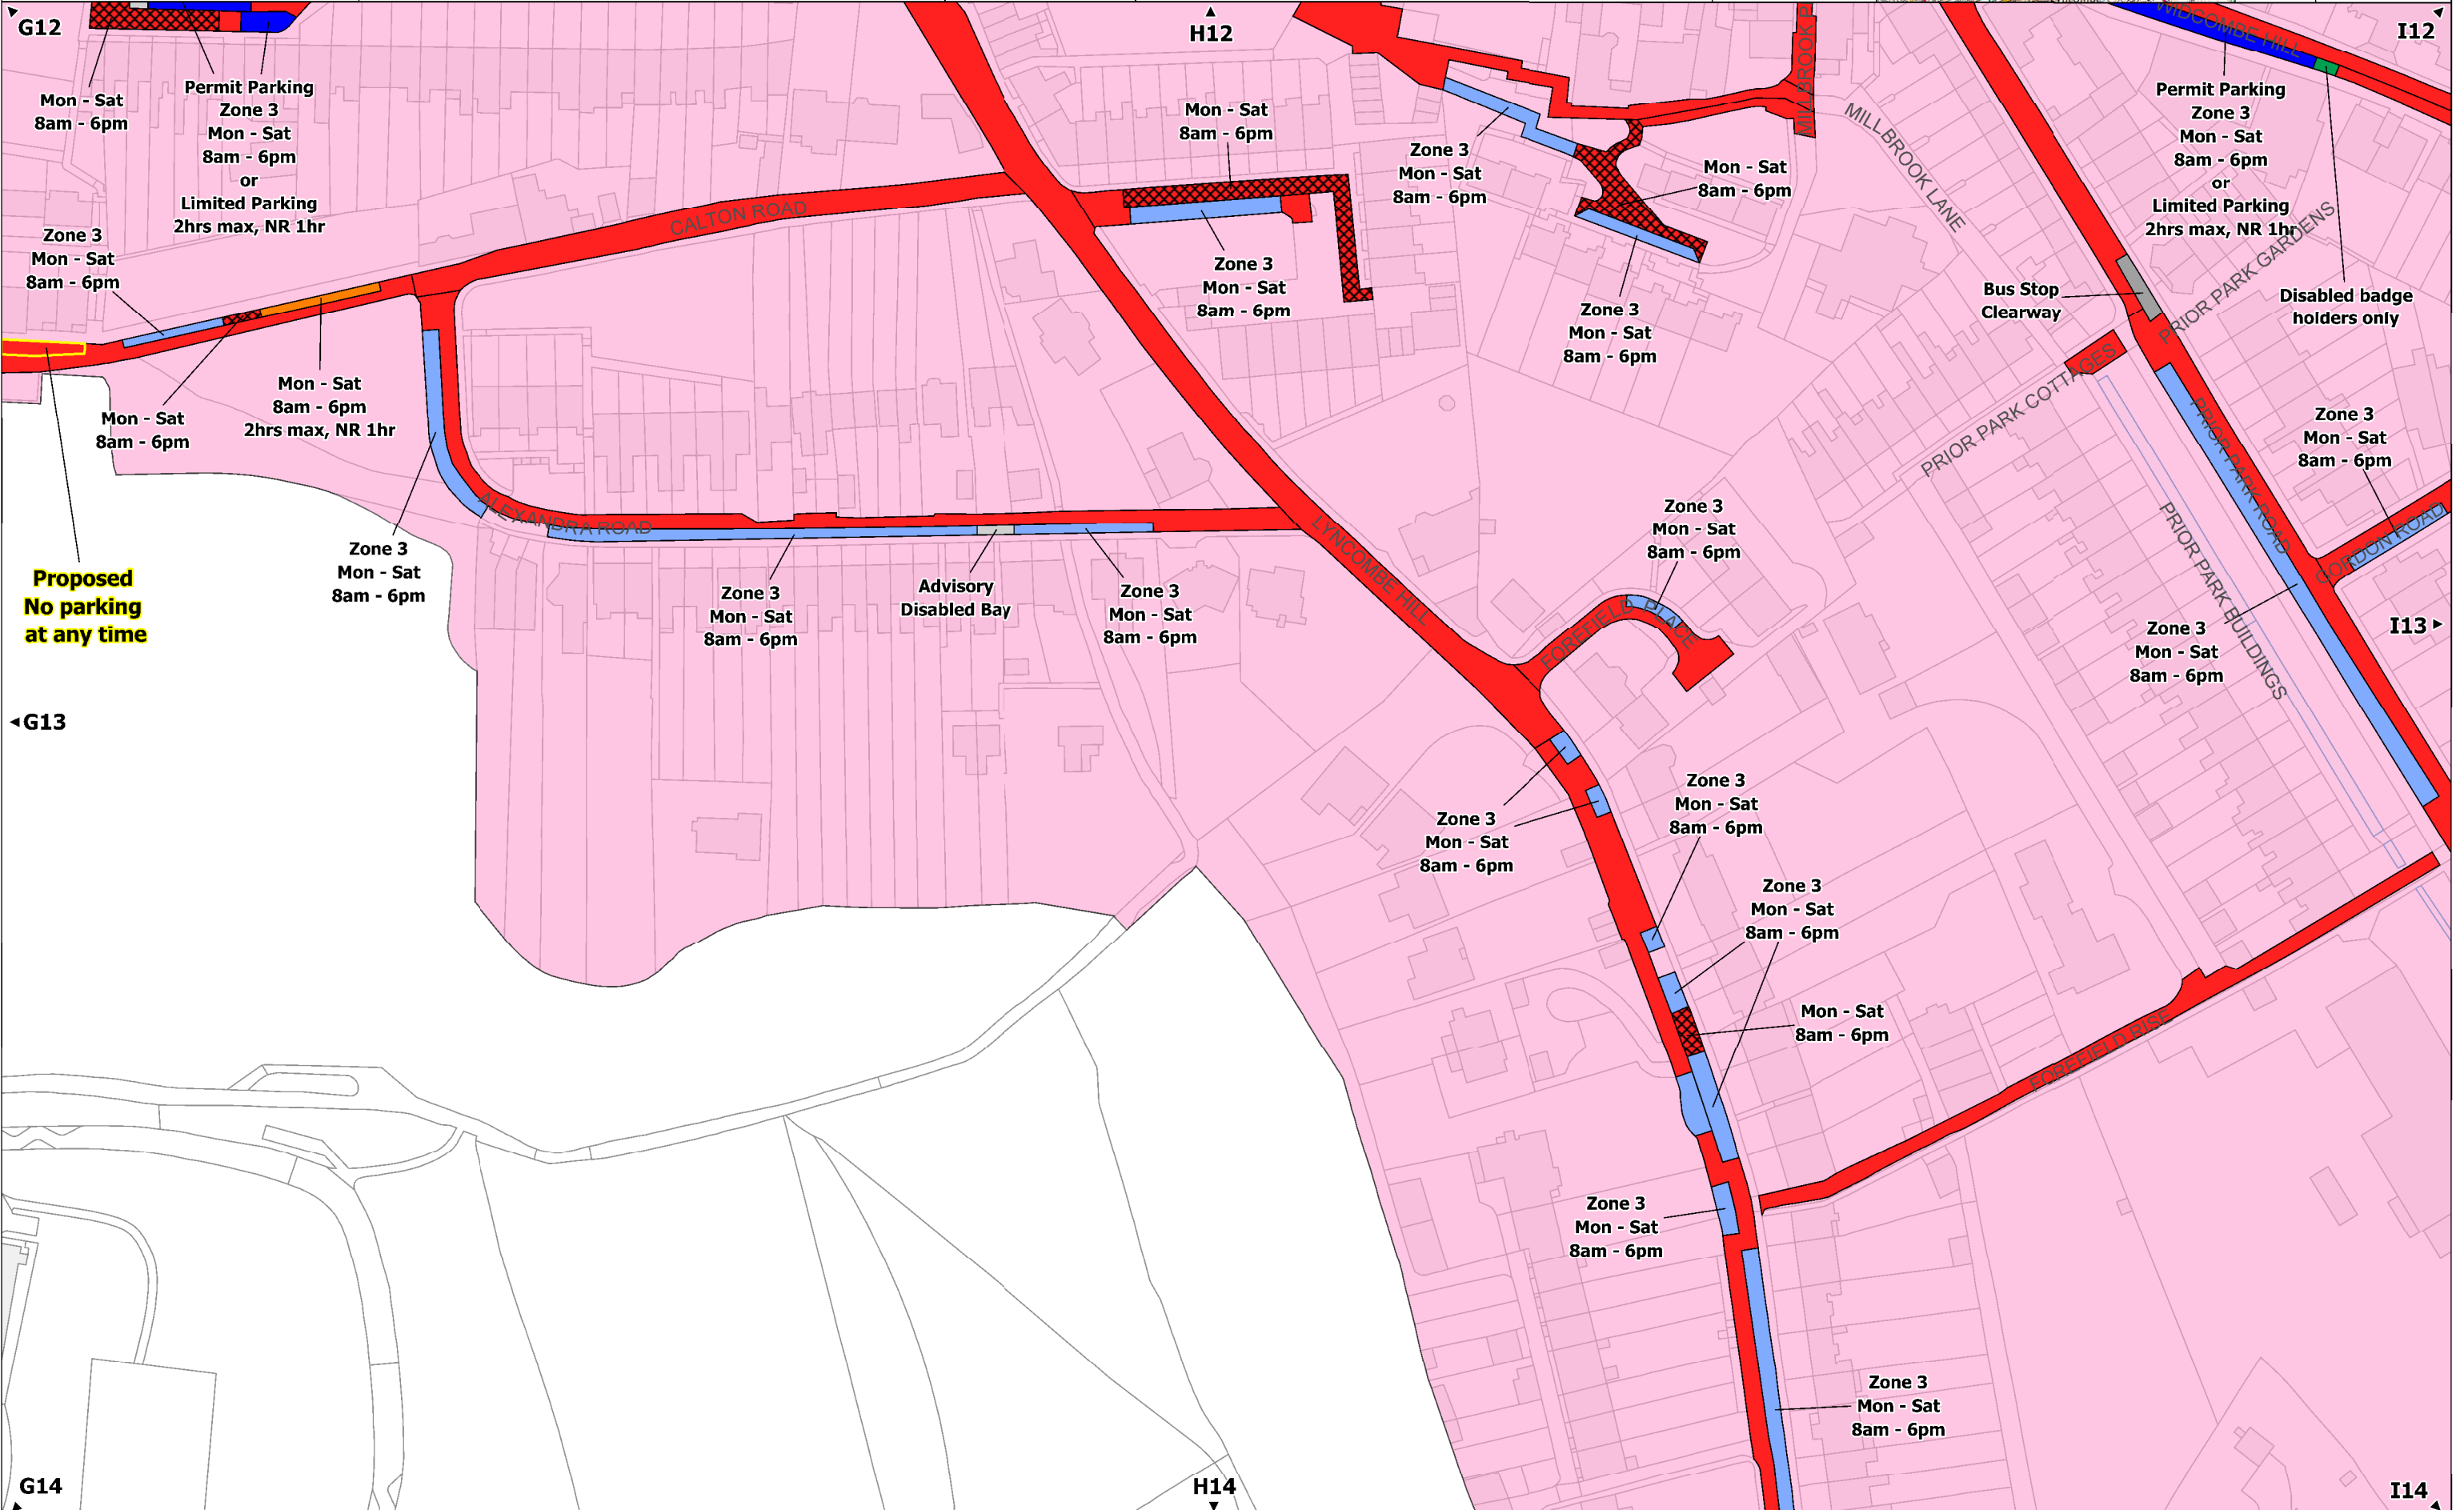

- No Parking and No Loading at Any Time
- Limited Parking
- No Parking Between Times Stated & No Loading Between Times Stated
- Permit Parking Place
- No Parking at Any Time
- Permit Parking & Paid For Parking Place
- No Parking Between Times Stated
- Other restrictions not covered in this order

1:1250 @ A3

NR : No Return

Locality	Bath
TRO Area	Bath South East Outer Area
Tile	H13/Proposed
Date	??/??/????

**Proposed
No parking
at any time**